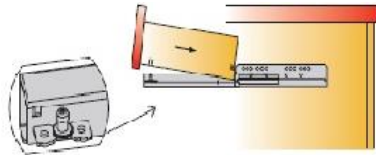

暗藏緩衝半拉出式路軌  
single extension soft close concealed runner

Lengths:

- 300mm
- 350mm
- 400mm
- 450mm
- 500mm

Simple insertion

Easy Brackets

Made in Italy