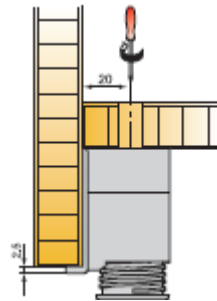

# 德國極重型可調衣櫃腳 Heavy Duty Wardrobe furniture leg

承重: 300kg/腳  
簡單高度調校

Made in Germany