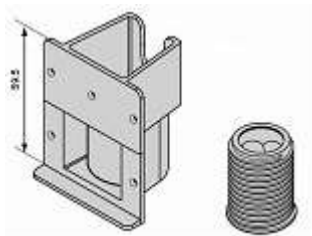

# 德國極重型可調衣櫃腳 Heavy Duty Wardrobe furniture leg

承重: 300kg/腳  
簡單高度調校

Made in Germany