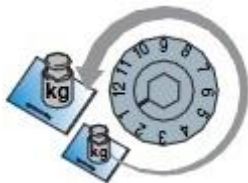

# 德國重型上掀門撐 Heavy Duty Maxi Up lifter

- ◆高承重
- ◆力度可調校
- ◆地台,收納座椅,儲物凳...適用

Import from Germany