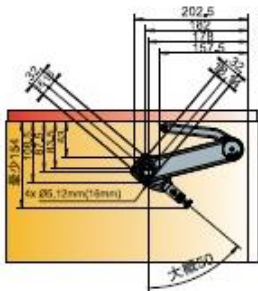

# 德國重型上掀門撐 Heavy Duty Maxi Up lifter

- ◆高承重
- ◆力度可調校
- ◆地台,收納座椅,儲物凳...適用

Import from Germany