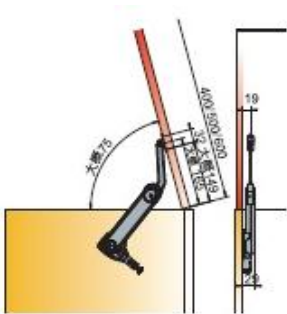

# 德國重型上掀門撐 Heavy Duty Maxi Up lifter

- ◆高承重
- ◆力度可調校
- ◆地台,收納座椅,儲物凳...適用

Import from Germany