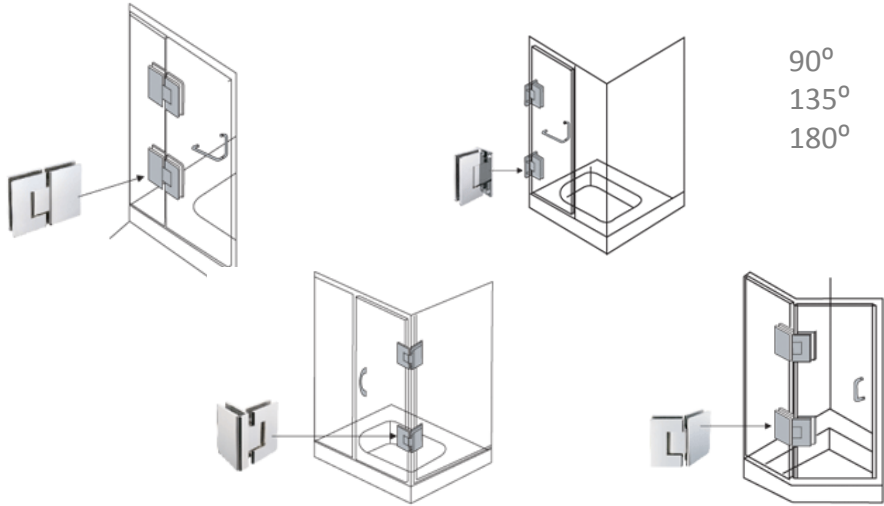

浴室不銹鋼玻璃铰
Stainless Steel bathroom hinges

Tested: 300,000 cycles