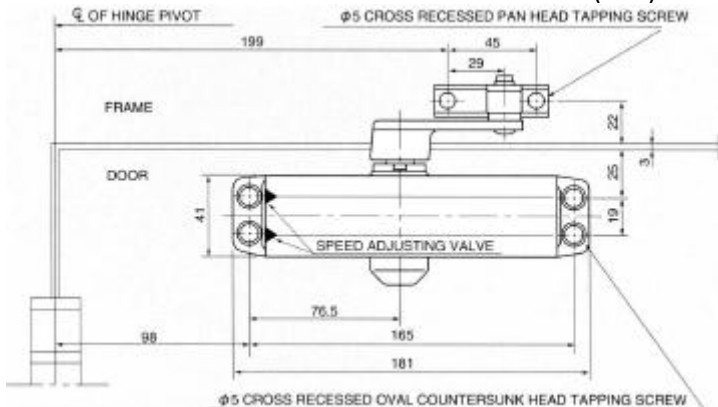

日本朗明氣鼓閉門器
Ryobi 8800 door closer

UL fire rated
500,000 cycles tested

8800 system EN1154 tested

8803BC ≤ 965mm
Max. leaf weight 65kg

With Back check function
Non-Hold open
Dimension(mm)181Lx46Wx68H

MAKING LIFE COMFORTABLE