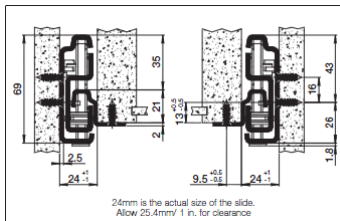

FR7100 重型漸進式不銹鋼路軌

heavy duty progressive stainless steel slides

- ◆Stainless Steel
- ◆NSF ANSI Standard
- ◆不銹鋼導軌

- ◆400mm-750mm

- ◆high lateral stability
- ◆integrated progressive action
- ◆double sided captive profile
- ◆self closing, soft stop