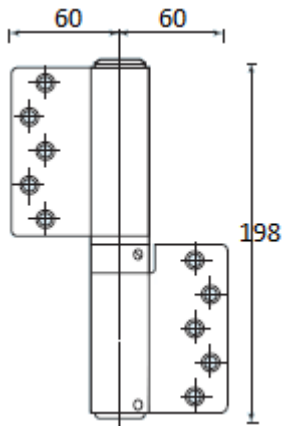

緩衝自動門鉸  
Automatic hinge for doors

Wooden Door  
35kg max 850x2000x30  
60kg max 900x2100x40  
Hinge Size  
198 x 120 x 4mm  
Bronze/ Silver 180°

Metal Door  
120kg  
Max 1200x2100x40  
Hinge Size  
239 x 130 x 5mm  
Silver 180°