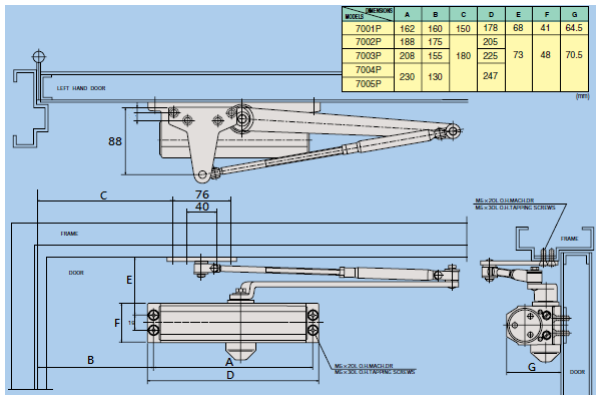

日本朗明氣鼓閉門器 Ryobi 7000 door closer

UL fire rated

7000 System

EN1154 tested

7001 ≤ 800mm 30kg max door weight

7002 ≤ 900mm 50kg

7003 ≤ 1050mm 65kg

7004 ≤ 1200mm 85kg

7005 ≤ 1350mm 120kg

MAKING LIFE COMFORTABLE

RYOBI