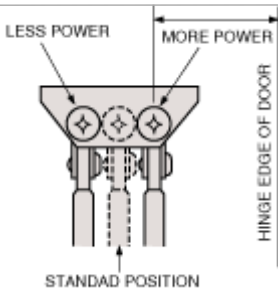

日本朗明氣鼓閉門器 Ryobi 7000 door closer

UL fire rated

7000 System

EN1154 tested

7001 ≤ 800mm 30kg max door weight

7002 ≤ 900mm 50kg

7003 ≤ 1050mm 65kg

7004 ≤ 1200mm 85kg

7005 ≤ 1350mm 120kg

MAKING LIFE COMFORTABLE

RYOBI