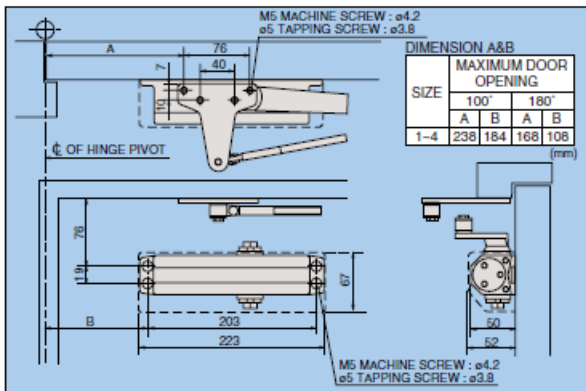

日本朗明氣鼓閉門器  
Ryobi 1504 door closer

**UL fire rated**  
**500,000 cycles tested**

1504 System      EN1154 tested

EN4 ≤ 1200mm  
Max. leaf weight 85kg

Closing speed adjustable 180°-10°  
Non-Hold open  
Dimension(mm)223Lx65Wx52H