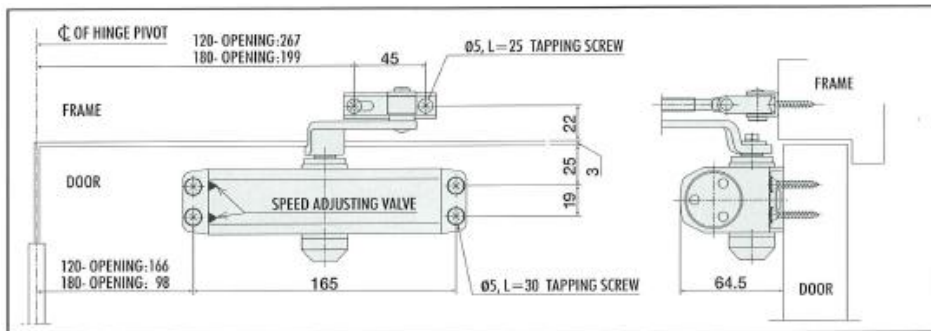

日本朗明氣鼓閉門器  
Ryobi 9903 door closer

**UL fire rated**  
**500,000 cycles tested**

9903 System      EN1154 tested

EN3 ≤ 965mm

Max. leaf weight 65kg

Closing speed adjustable 180°-10°

Various finish for project request

Non-Hold open

Dimension(mm)180Lx46Wx65H

**RYOBI**

MAKING LIFE COMFORTABLE